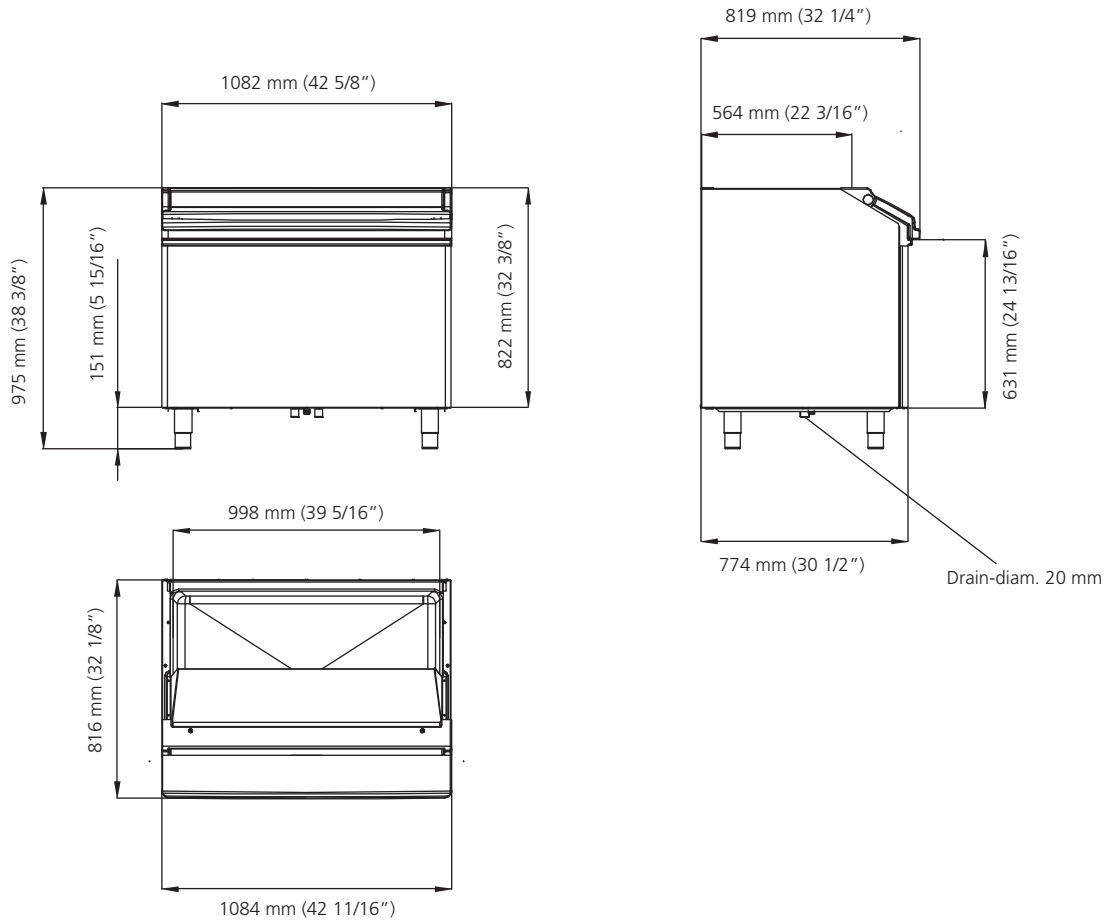

Storage capacity 252 Kg

	[kg] [lbs]	[kg] [lbs]
SB 550	n.a. n.a.	n.a. n.a.

CONTACT POINTS:

Europe
Scotsman Europe-Frimont S.p.A.
Ph/Fax +39-0293960208 / 0293960201
scotsman.europe@frimont.it
Paolo Moro

Middle East & N. Africa
Scotsman-Frimont Regional Office (MEnA)
Ph/Fax +97-16 5262944 / 165262946
m.dawood@frimont.ae
fernando.m@frimont.ae

Asia and Pacific
Scotsman Industries (S) PTE. L.T.D.
Ph/Fax +65-67385393 / 67381959
scotsman@scotsman.com.sg
Andrea Tronci

South Africa
Scotsman SA (Pty) Ltd - Ice Systems (Pty) Ltd
Ph +27-0105900609 / 0877200245/6/7/8
Fax: +27-118264123 / 0866340803
stuart@scotsmansa.co.za - jennifer@scotsman.co.za

India
Scotsman Group India
Ph/Fax : +91-1244002459 / direct 9560072459
david.owen@scotsman.com.sg

Spain
Scotsman España, S.L.U. c/ Galapagar, 12
Ph/Fax +34-911109796 / 916337423
scotsman@scotsman-espana.es
Daniel Doblado

China
Scotsman Ice Systems (Shanghai)
Ph/Fax : +86-2161313200 / 2161313330
scotsman.shanghai@scotsman-china.com
Andrew Clayton