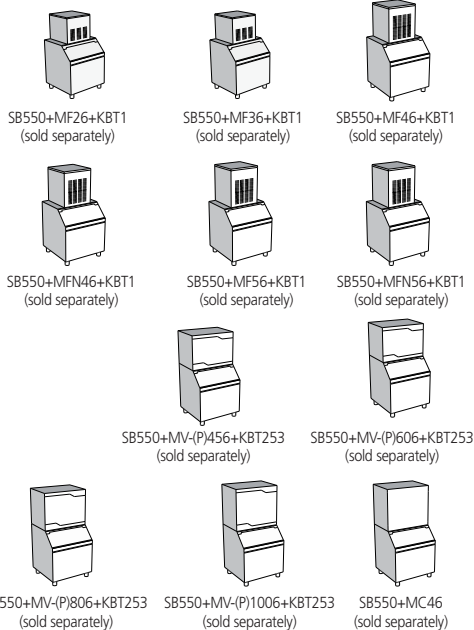

Slope Bin 252 kg

Features

- Slope front ice storage bin, for Gourmet & Dice Cubes, Flake, Superflake, Nugget, Cubelet ice.
- New sleek, contemporary styling. A perfect match to MC, MF, MV, PMV and Prodigy Scotsman modular cube ice machines in 108,2 cm / 43" width.
- Convenient & hygienic internal ice scoop holder.
- Exterior panels in durable stainless steel.
- Polyurethane Insulation,
- High density, non-corroding Polyethylene bin liner, is designed with easy-to-clean rounded corners, and resists scratches and scuffs from ice scoops.
- Robust door frame will resist operational abuse.
- Rounded door-lip profile allows an easy reach for enhanced ease of operation.
- Fully removable door gasket seals door opening to reduce ice melt, easily disassembled for manual cleaning.
- Internal ice deflector enhances ice distribution to maximize bin storage capacity.
- Load resistant, stainless steel adjustable legs.
- Bin Caster available on request for selected models.
- Storage bin base drain tube conveniently rotates at 360° radius to allow ease-of-connection with any floor water drain position

(Application) capacity is calculated on 90% of total volume in the cubic feet x 34 lb/ft³ - 545 kg/m³.

(AHR) capacity is calculated on 80% of total volume in the cubic feet x 30 lb/ft³ - 481 kg/m³.

	Ice Capacity (Application)		Ice Capacity (AHR)		Internal Volume	 [WxDxH mm] 1084x819x975 [WxDxH inches] 42 5/8" x 32 1/4" x 38 3/8"
	[kg]	[lbs]	[kg]	[lbs]		
SB 550	252	554,4	197	433,4	0,513	